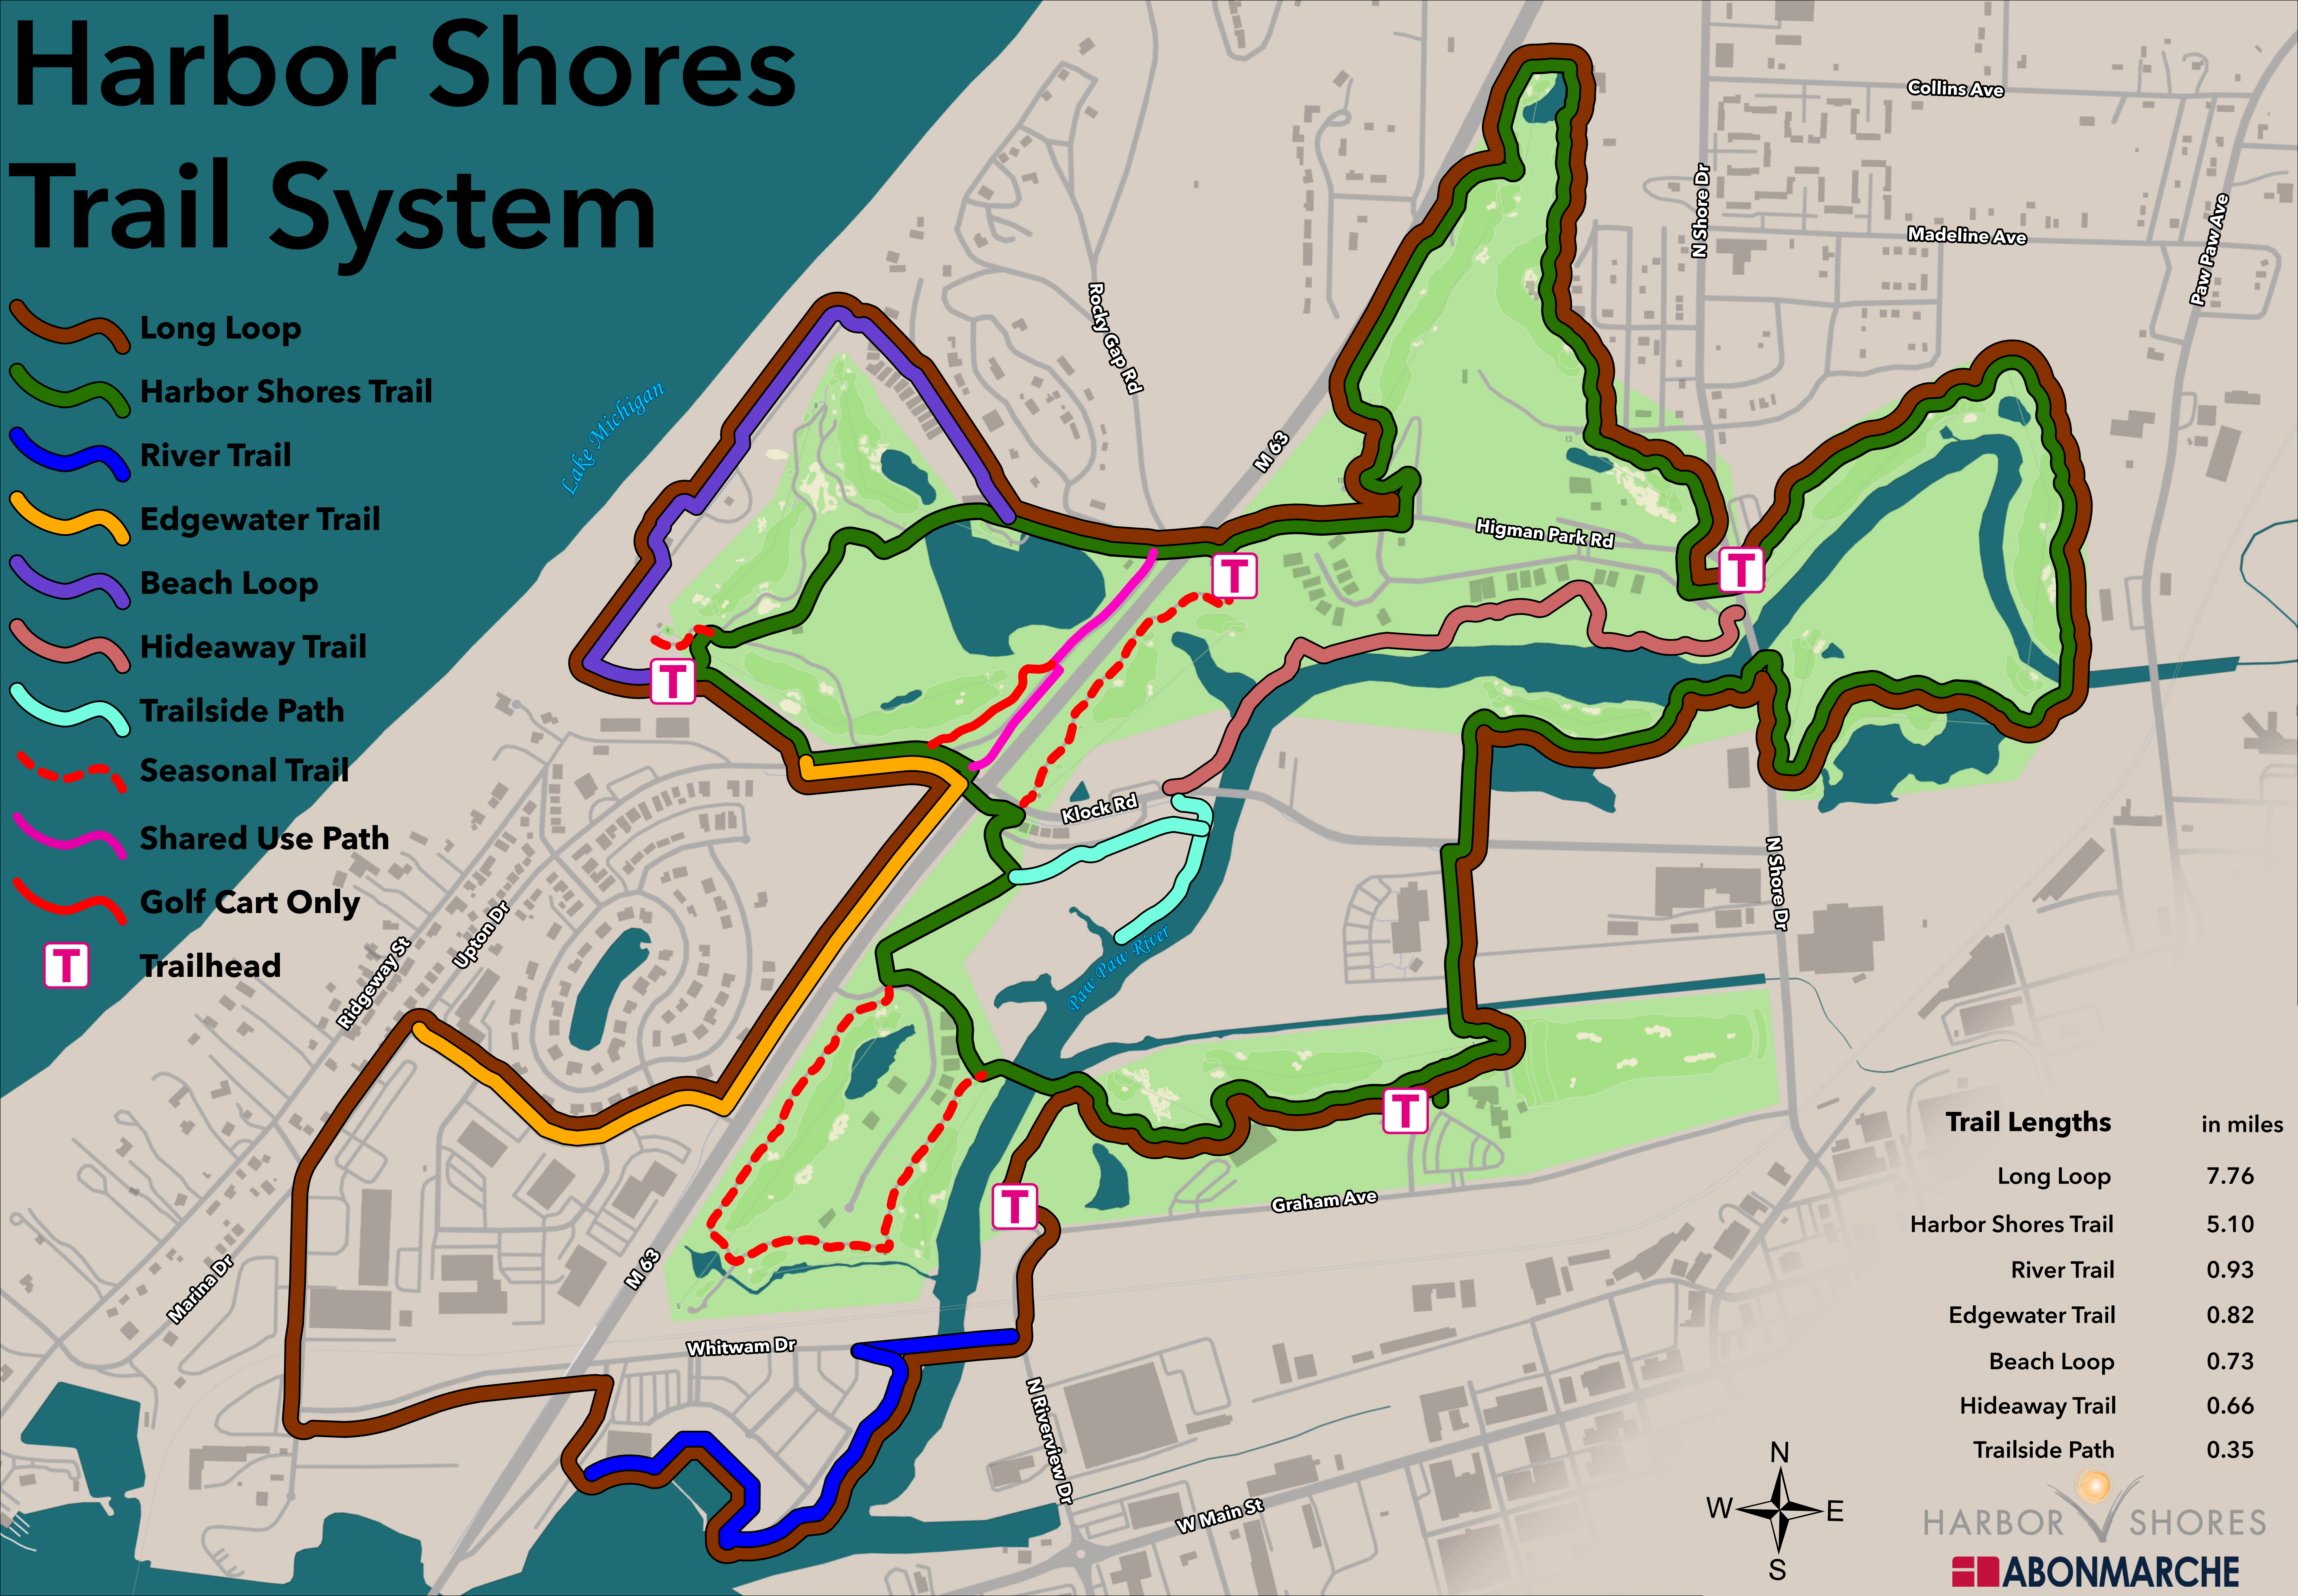

# Harbor Shores Trail System

-  Long Loop
-  Harbor Shores Trail
-  River Trail
-  Edgewater Trail
-  Beach Loop
-  Hideaway Trail
-  Trailside Path
-  Seasonal Trail
-  Shared Use Path
-  Golf Cart Only
-  Trailhead

Trail Lengths	in miles
Long Loop	7.76
Harbor Shores Trail	5.10
River Trail	0.93
Edgewater Trail	0.82
Beach Loop	0.73
Hideaway Trail	0.66
Trailside Path	0.35