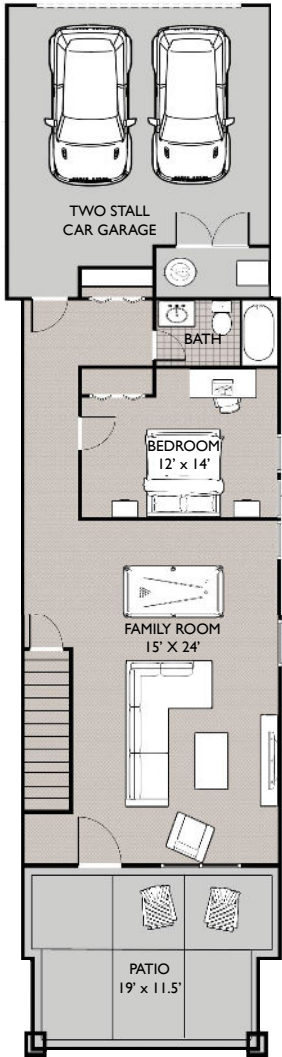

HARBOR VILLAGE

HARBOR SHORES

MARINA DISTRICT ALONG THE SAINT JOSEPH RIVER

COMMODORE
4 BDRM / 3.5 BATH

HARBOR VILLAGE

HARBOR SHORES

MARINA DISTRICT ALONG THE SAINT JOSEPH RIVER

COMMODORE

4 BDRM / 3.5 BATH

Located in Harbor Village, the Commodore offers 2625 square feet of spacious living area. The Commodore features 4 bedrooms, 3.5 bathrooms and an attached two car garage. Outdoor living spaces include a first level front porch and three additional covered porches, two on the second level and one on the third level. A stunning second level outdoor deck overlooking the marina provides the perfect space for grilling & gathering.

FIRST FLOOR PLAN
- 865 SF

SECOND FLOOR PLAN
- 820 SF

THIRD FLOOR PLAN
- 940 SF