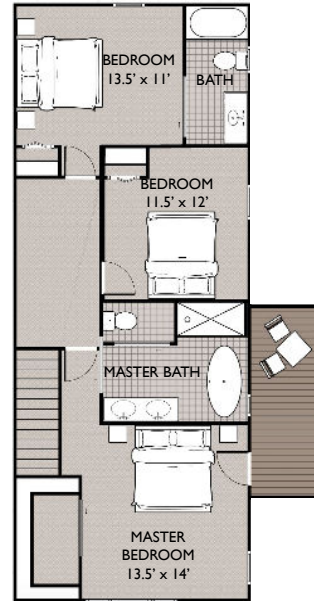

4 BDRM / 3.5 BATH

Located in Harbor Village, the Commodore offers 2625 square feet of spacious living area. The Commodore features 4 bedrooms, 3.5 bathrooms and an attached two car garage. Outdoor living spaces include a first level front porch and three additional covered porches, two on the second level and one on the third level. A stunning second level outdoor deck overlooking the marina provides the perfect space for grilling & gathering.

FIRST FLOOR PLAN
- 865 SF

SECOND FLOOR PLAN
- 820 SF

THIRD FLOOR PLAN
- 940 SF